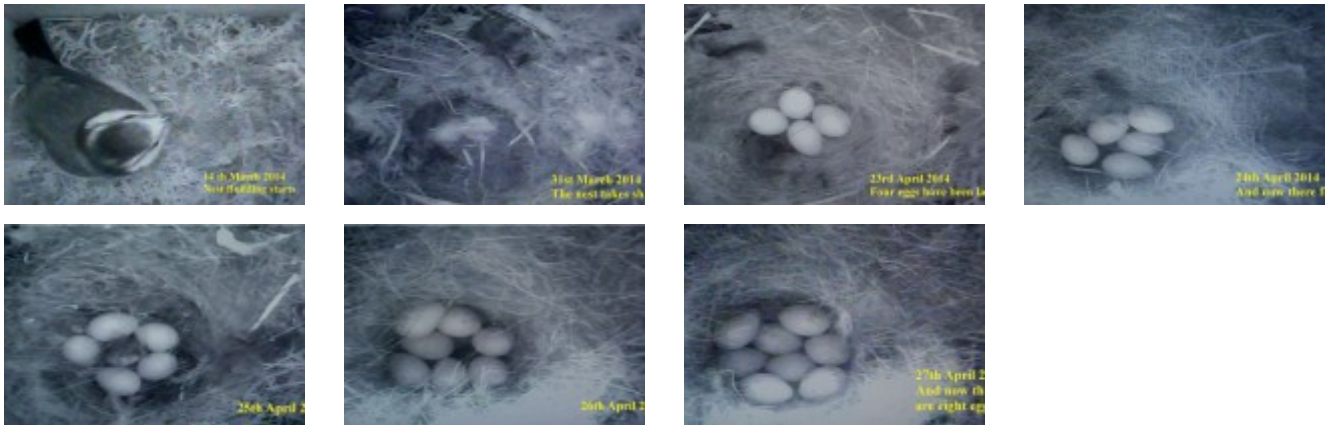

# Bluetit Nesting 2014

Follow the progress of the Bluetit nesting in our nestbox at Lepton. More pictures will be added as things progress.

For the best viewing, click in the main picture and then at the edge of the displayed picture to move through the series. To return here click in the area outside the picture.