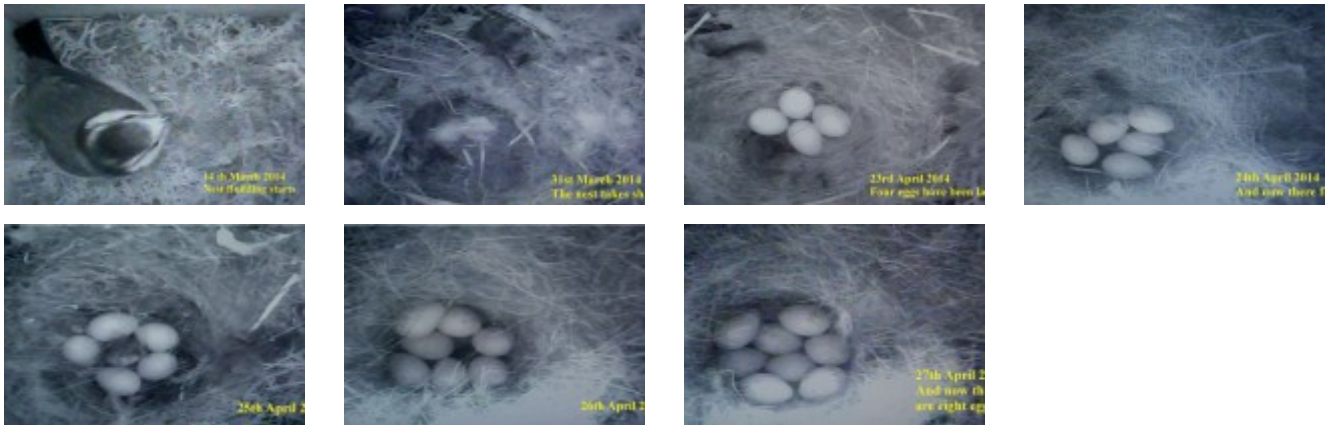

Bluetit Nesting 2014

Follow the progress of the Bluetit nesting in our nestbox at Lepton. More pictures will be added as things progress.

For the best viewing, click in the main picture and then at the edge of the displayed picture to move through the series. To return here click in the area outside the picture.