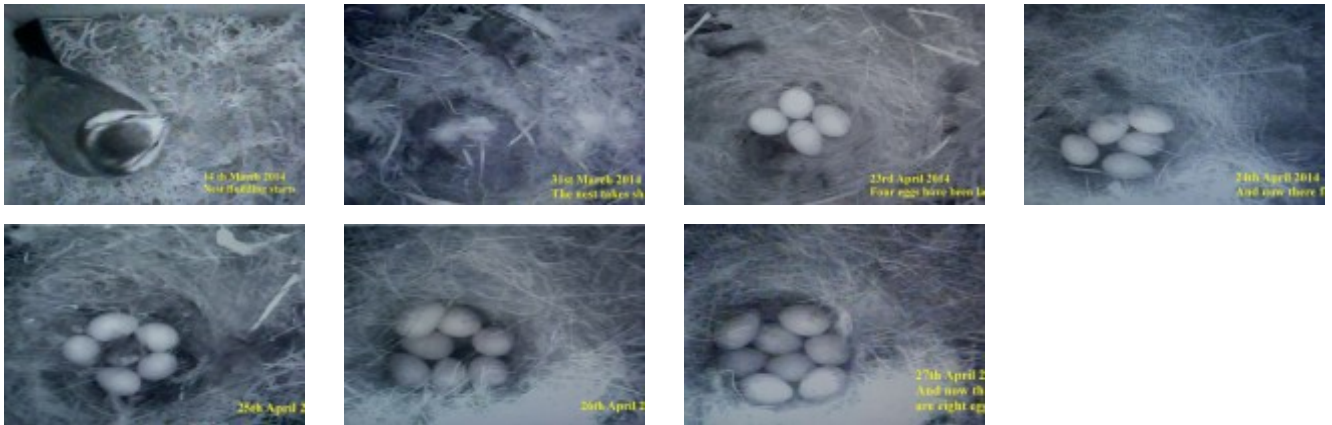

Bluetit Nesting 2014

Follow the progress of the Bluetit nesting in our nestbox at Lepton. More pictures will be added as things progress.

For the best viewing, click in the main picture and then at the edge of the displayed picture to move through the series. To return here click in the area outside the picture.